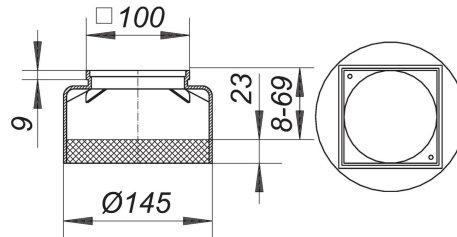

21. November 2019

DALLMER**frame E 15, 100 x 100 mm**

Product No. **500519**
 EAN: 4001636500519
 Discount group: 3

used with floor drains type 54, 55, 57, 58, 61 and 61/1
 frame polypropylene, 100 x 100 mm,
 spigot polypropylene

Product No.	Description	Dimensions
591005	extension S 15	
591012	extension S 15, side inlet DN 40	
542052	Floor drain body type 54 DallBit, DN 50/DN 70	DN 50/DN 70
541055	Floor drain body type 54, DN 50/DN 70	DN 50/DN 70
551054	Floor drain body type 55, inlet DN 50, DN 50/DN 70	DN 50/DN 70
572073	Floor drain body type 57 DallBit, DN 70/DN 100	DN 70/DN 100
571076	Floor drain body type 57, DN 70/DN 100	DN 70/DN 100
582072	Floor drain body type 58 DallBit, inlet DN 50, DN 70/DN 100	DN 70/DN 100
581075	Floor drain body type 58, inlet DN 50, DN 50/DN 100	DN 70/DN 100
612762	floor drain body type 61 GA DallBit, DN 100 SML	DN 100 SML
612724	floor drain body type 61 GA DallBit, DN 50 SML	DN 50 SML
612748	floor drain body type 61 GA DallBit, DN 70 SML	DN 70 SML
611765	floor drain body type 61 GA, DN 100 SML	DN 100 SML
611727	floor drain body type 61 GA, DN 50 SML	DN 50 SML
611741	floor drain body type 61 GA, DN 70 SML	DN 70 SML
612892	floor drain body type 61 HT DallBit PP NIRO, DN 100	DN 100
612847	floor drain body type 61 HT DallBit PP NIRO, DN 70	DN 70
612069	Floor drain body type 61 HT DallBit, DN 100	DN 100