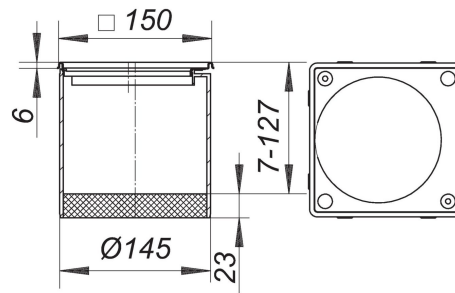

21. November 2019

DALLMER**frame VS 15, 150 x 150 mm**

Product No. **500663**
 EAN: 4001636500663
 Discount group: 3

used with floor drains type 54, 55, 57, 58, 61 and 61/1
 frame 304 stainless steel, 150 x 150 mm, with threaded inserts, +/- 15 mm lateral
 adjustment,
 spigot polypropylene

Product No.	Description	Dimensions
591005	extension S 15	
591012	extension S 15, side inlet DN 40	
542052	Floor drain body type 54 DallBit, DN 50/DN 70	DN 50/DN 70
541055	Floor drain body type 54, DN 50/DN 70	DN 50/DN 70
551054	Floor drain body type 55, inlet DN 50, DN 50/DN 70	DN 50/DN 70
572073	Floor drain body type 57 DallBit, DN 70/DN 100	DN 70/DN 100
571076	Floor drain body type 57, DN 70/DN 100	DN 70/DN 100
582072	Floor drain body type 58 DallBit, inlet DN 50, DN 70/DN 100	DN 70/DN 100
581075	Floor drain body type 58, inlet DN 50, DN 50/DN 100	DN 70/DN 100
612762	floor drain body type 61 GA DallBit, DN 100 SML	DN 100 SML
612724	floor drain body type 61 GA DallBit, DN 50 SML	DN 50 SML
612748	floor drain body type 61 GA DallBit, DN 70 SML	DN 70 SML
611765	floor drain body type 61 GA, DN 100 SML	DN 100 SML
611727	floor drain body type 61 GA, DN 50 SML	DN 50 SML
611741	floor drain body type 61 GA, DN 70 SML	DN 70 SML
612892	floor drain body type 61 HT DallBit PP NIRO, DN 100	DN 100
612847	floor drain body type 61 HT DallBit PP NIRO, DN 70	DN 70