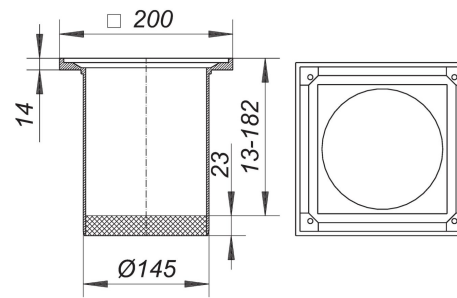

21. November 2019

DALLMER**frame GES 15, 200 x 200 mm**

Product No. **500700**
 EAN: 4001636500700
 Discount group: 3

used with floor drains type 54, 55, 57, 58, 61 and 61/1
 frame polypropylene, 200 x 200 mm, with threaded inserts,
 spigot polypropylene

Product No.	Description	Dimensions
591005	extension S 15	
591012	extension S 15, side inlet DN 40	
542052	Floor drain body type 54 DallBit, DN 50/DN 70	DN 50/DN 70
541055	Floor drain body type 54, DN 50/DN 70	DN 50/DN 70
551054	Floor drain body type 55, inlet DN 50, DN 50/DN 70	DN 50/DN 70
572073	Floor drain body type 57 DallBit, DN 70/DN 100	DN 70/DN 100
571076	Floor drain body type 57, DN 70/DN 100	DN 70/DN 100
582072	Floor drain body type 58 DallBit, inlet DN 50, DN 70/DN 100	DN 70/DN 100
581075	Floor drain body type 58, inlet DN 50, DN 50/DN 100	DN 70/DN 100
612762	floor drain body type 61 GA DallBit, DN 100 SML	DN 100 SML
612724	floor drain body type 61 GA DallBit, DN 50 SML	DN 50 SML
612748	floor drain body type 61 GA DallBit, DN 70 SML	DN 70 SML
611765	floor drain body type 61 GA, DN 100 SML	DN 100 SML
611727	floor drain body type 61 GA, DN 50 SML	DN 50 SML
611741	floor drain body type 61 GA, DN 70 SML	DN 70 SML
612892	floor drain body type 61 HT DallBit PP NIRO, DN 100	DN 100
612847	floor drain body type 61 HT DallBit PP NIRO, DN 70	DN 70
612069	Floor drain body type 61 HT DallBit, DN 100	DN 100