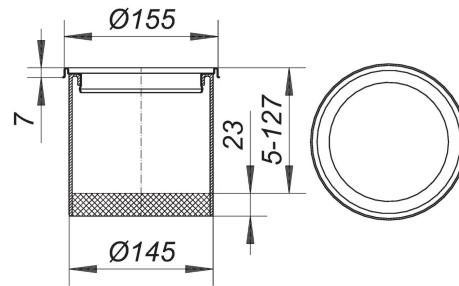

21. November 2019

DALLMER**frame VER 15, 304 stainless steel, d: 155 mm**

Product No. **500755**
 EAN: 4001636500755
 Discount group: 3

used with floor drains type 54, 55, 57, 58, 61 and 61/1
 frame 304 or 316 stainless steel,
 spigot polypropylene

304 stainless steel, d: 155 mm

Product No.	Description	Dimensions
591005	extension S 15	
591012	extension S 15, side inlet DN 40	
542052	Floor drain body type 54 DallBit, DN 50/DN 70	DN 50/DN 70
541055	Floor drain body type 54, DN 50/DN 70	DN 50/DN 70
551054	Floor drain body type 55, inlet DN 50, DN 50/DN 70	DN 50/DN 70
572073	Floor drain body type 57 DallBit, DN 70/DN 100	DN 70/DN 100
571076	Floor drain body type 57, DN 70/DN 100	DN 70/DN 100
582072	Floor drain body type 58 DallBit, inlet DN 50, DN 70/DN 100	DN 70/DN 100
581075	Floor drain body type 58, inlet DN 50, DN 50/DN 100	DN 70/DN 100
612762	floor drain body type 61 GA DallBit, DN 100 SML	DN 100 SML
612724	floor drain body type 61 GA DallBit, DN 50 SML	DN 50 SML
612748	floor drain body type 61 GA DallBit, DN 70 SML	DN 70 SML
611765	floor drain body type 61 GA, DN 100 SML	DN 100 SML
611727	floor drain body type 61 GA, DN 50 SML	DN 50 SML
611741	floor drain body type 61 GA, DN 70 SML	DN 70 SML
612892	floor drain body type 61 HT DallBit PP NIRO, DN 100	DN 100
612847	floor drain body type 61 HT DallBit PP NIRO, DN 70	DN 70